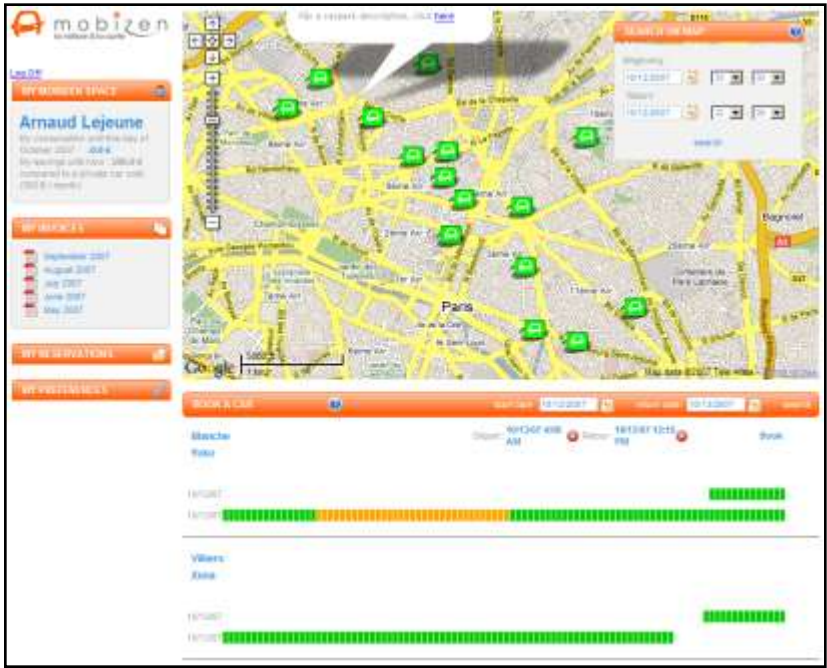

**Cartographic** (option) : 1 single page, on calendar drag&drop booking

- End user screens & functionalities**
- Booking on Google Map or calendar with Drag & Drop
  - My Space, My Invoices, My Bookings, My Preferences modules on the left