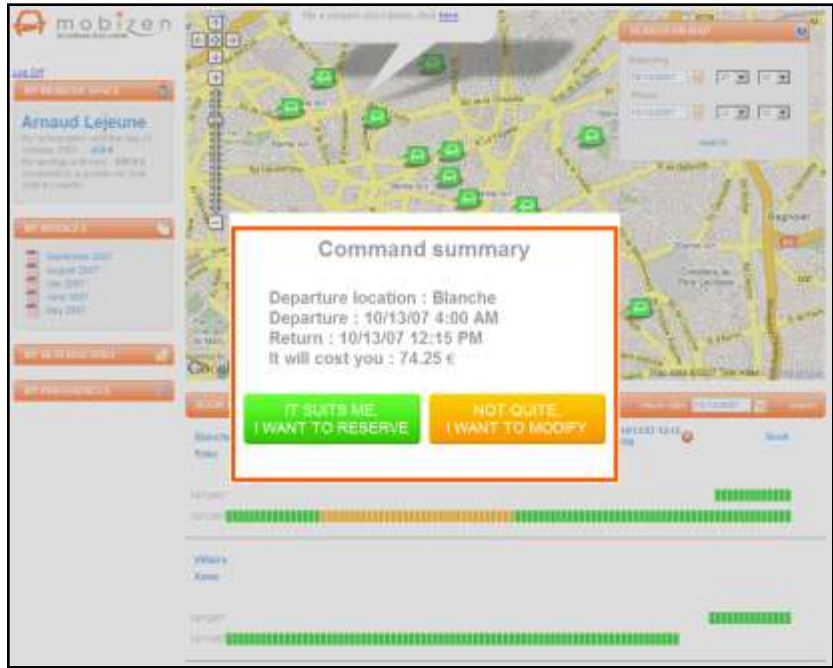

**Cartographic** (option) : 1 single page, on calendar drag&drop booking

- End user screens & functionalities**
- Booking on Google Map or calendar with Drag & Drop
  - My Space, My Invoices, My Bookings, My Preferences modules on the left